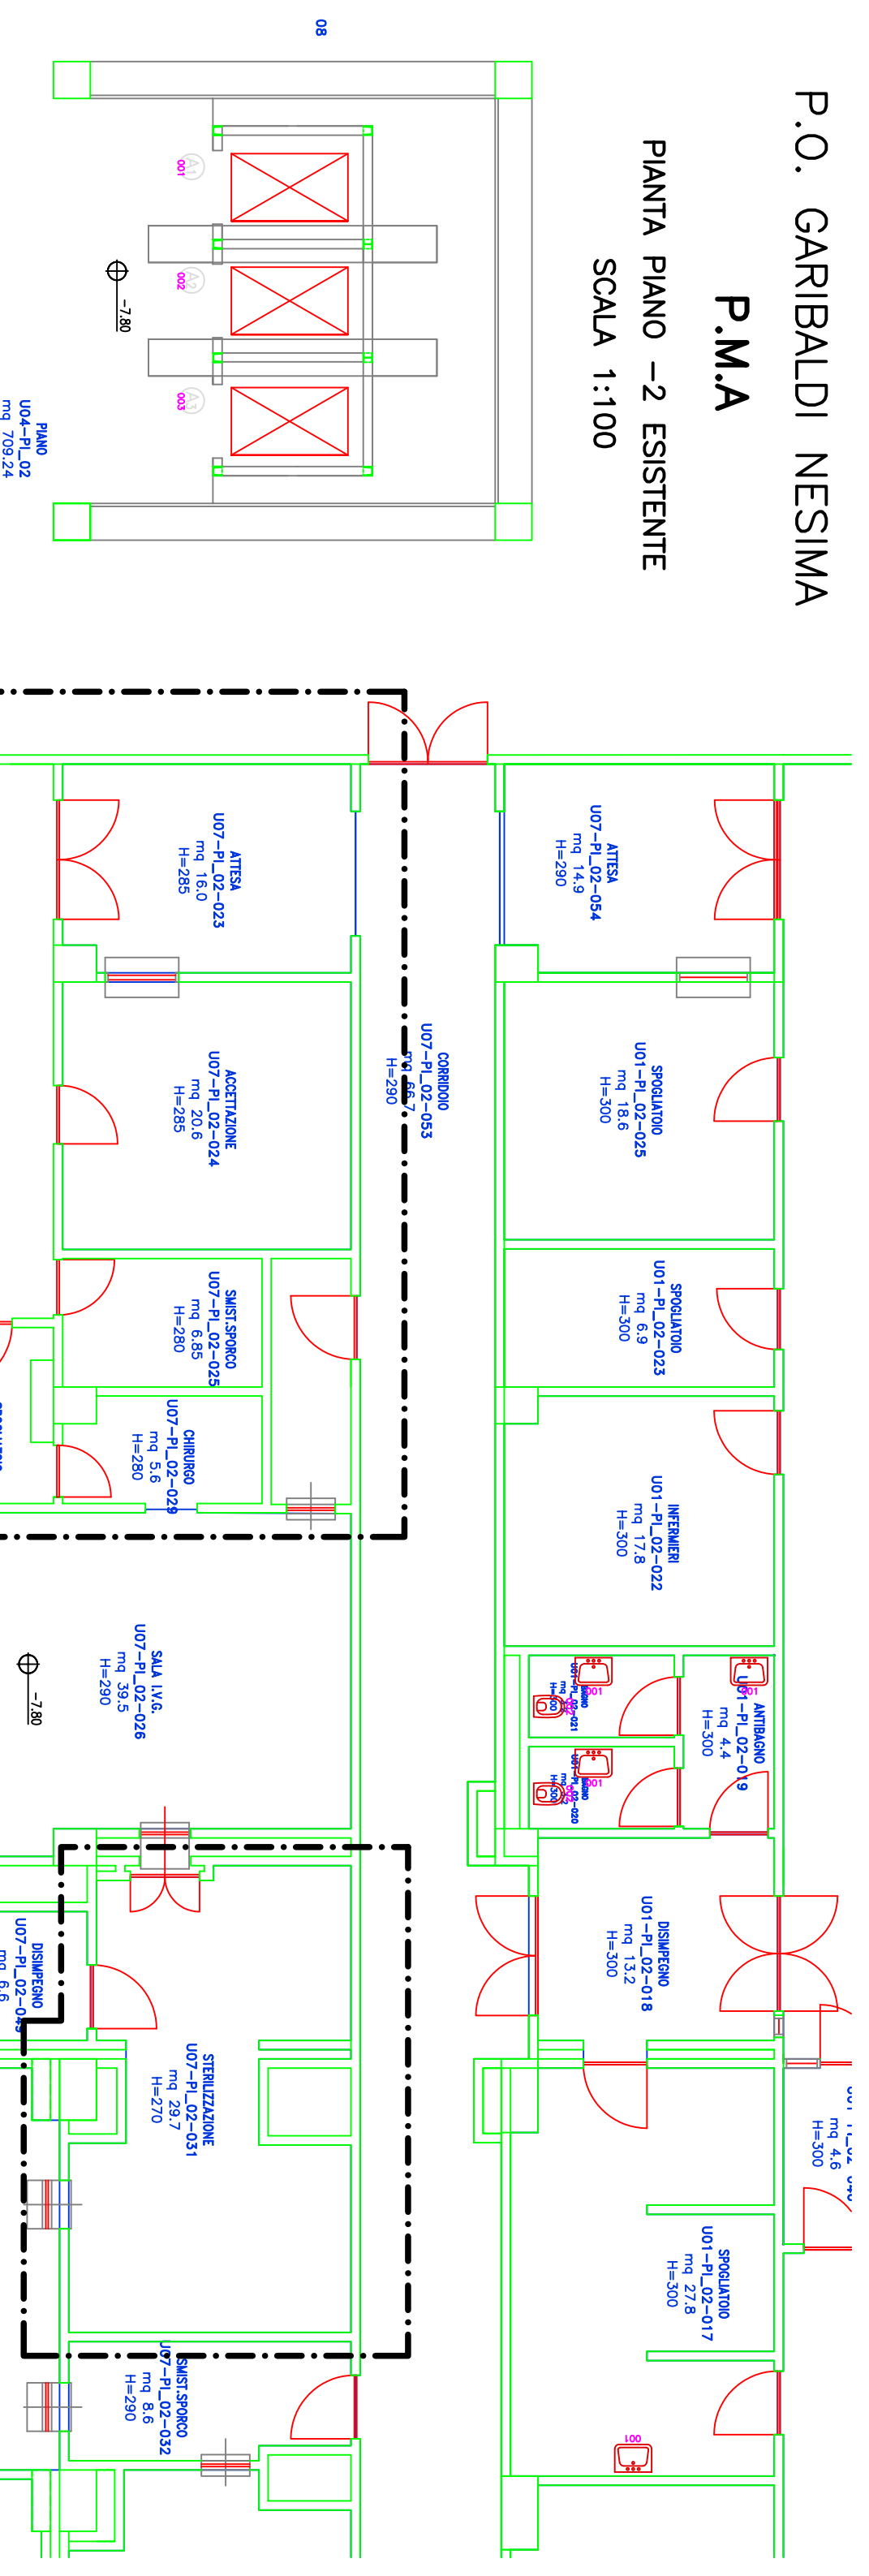

PIANTA PIANO -2 ESISTENTE
SCALA 1:100

AREE INTERESSATE

This document was created with Win2PDF available at <http://www.daneprairie.com>.
The unregistered version of Win2PDF is for evaluation or non-commercial use only.