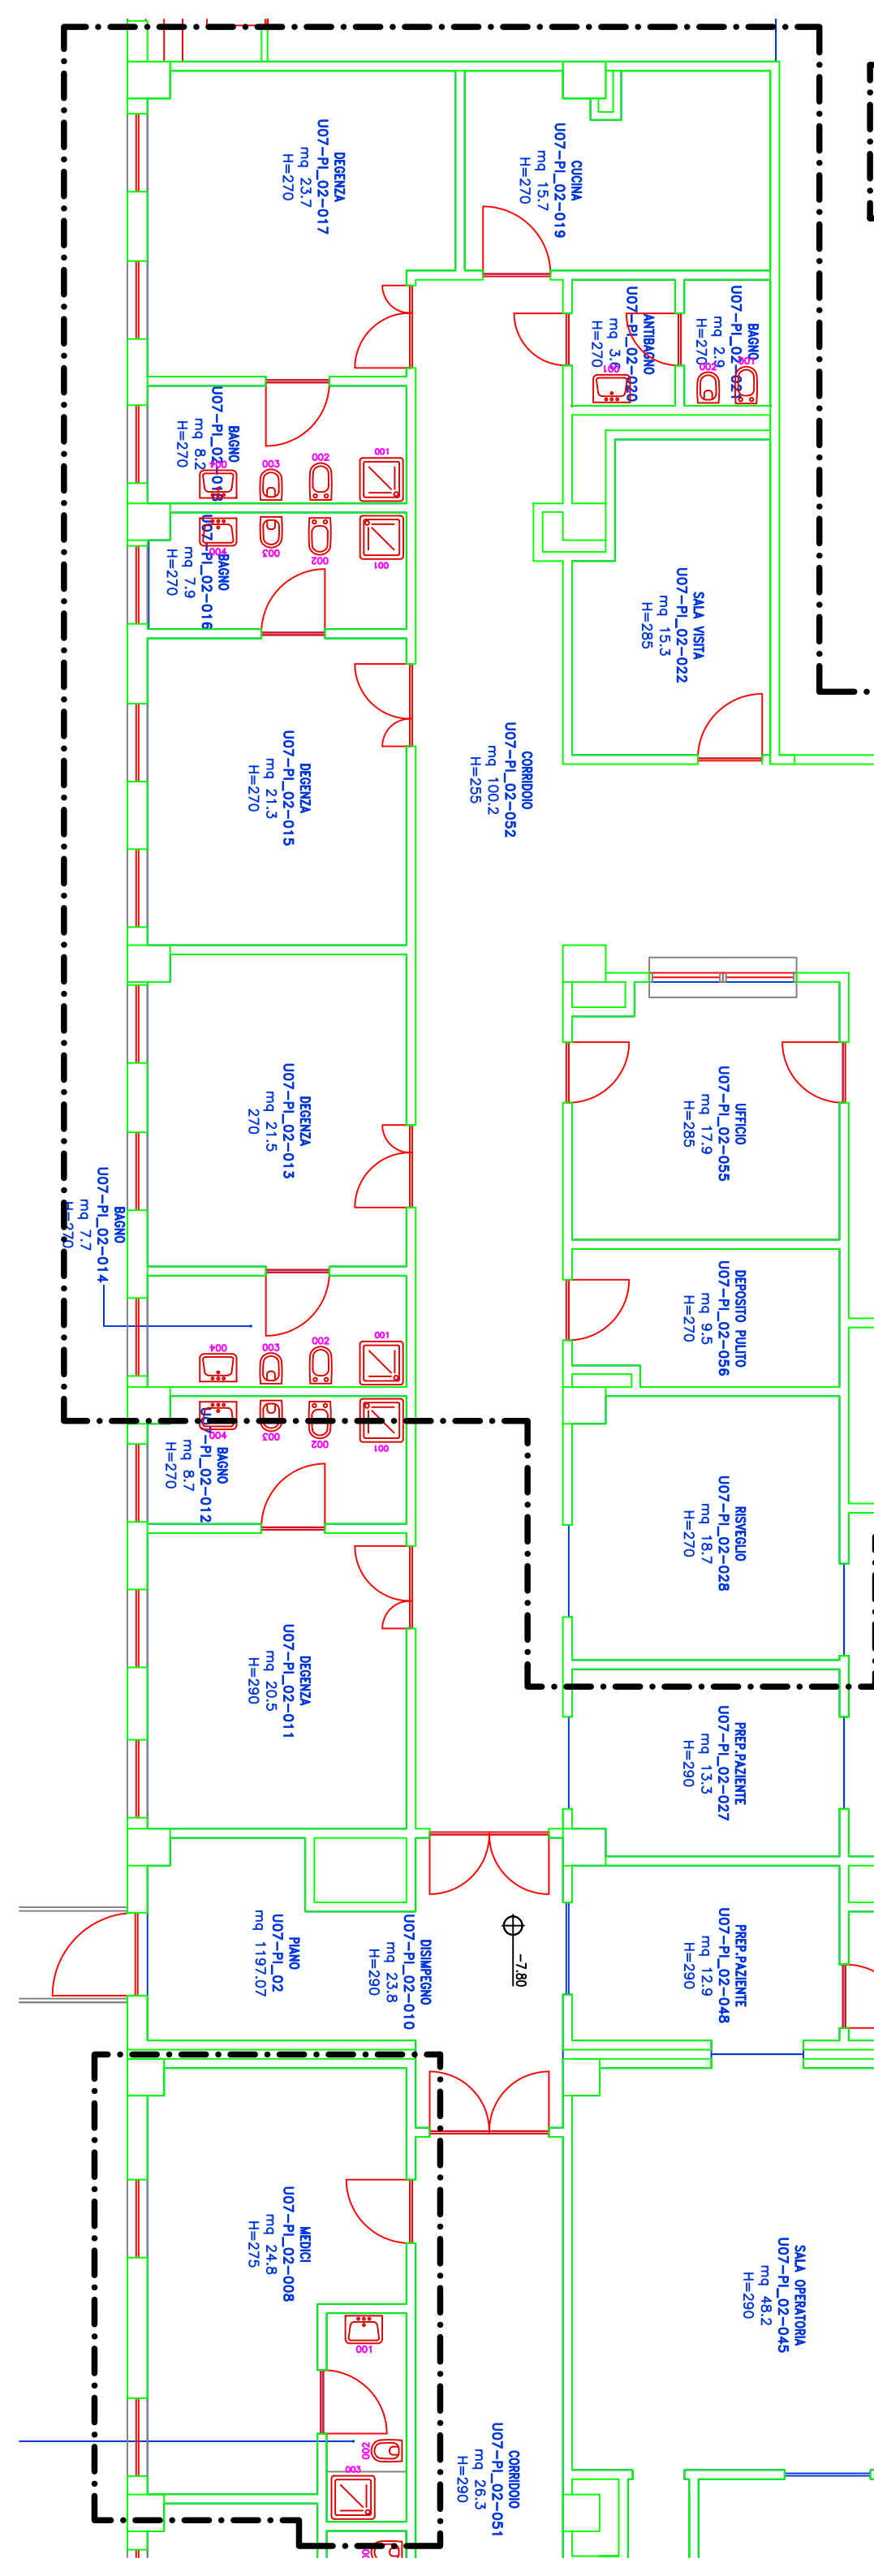

PIANTA PIANO -2 ESISTENTE
SCALA 1:100

AREE INTERESSATE

This document was created with Win2PDF available at <http://www.daneprairie.com>.
The unregistered version of Win2PDF is for evaluation or non-commercial use only.